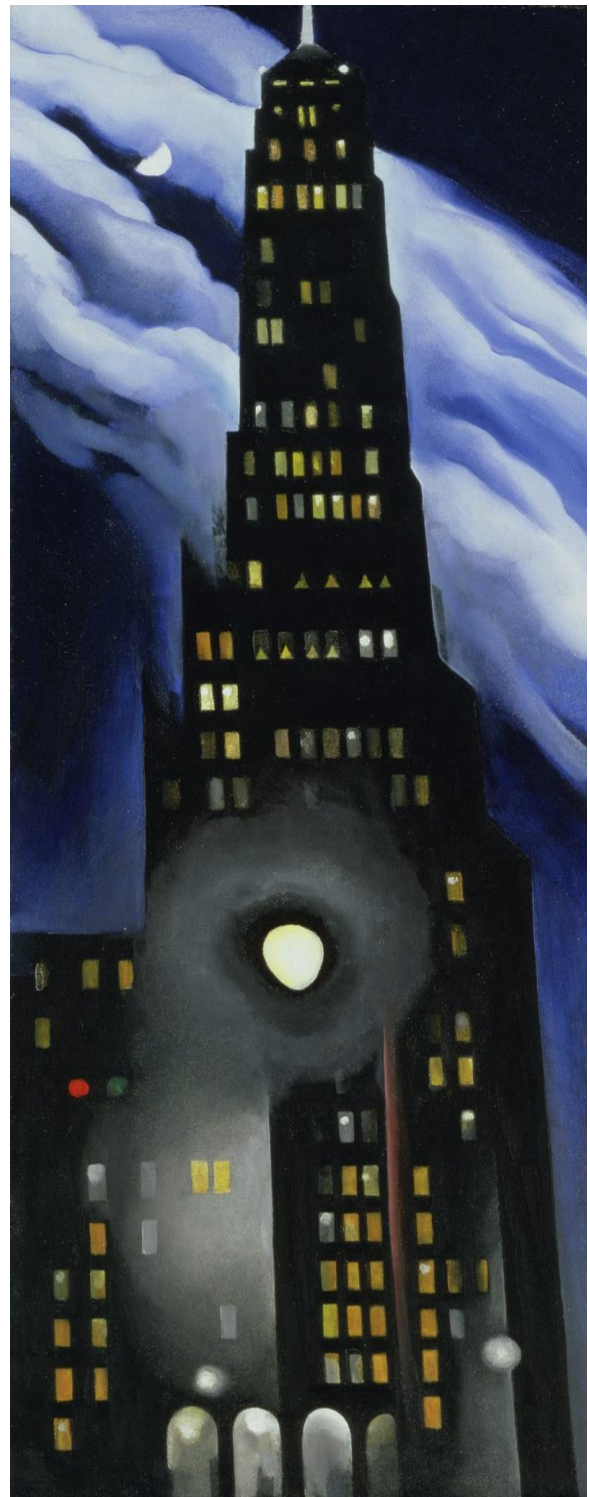

# Home Learning – Art Attack!

Your class is named after the artist: **Georgia O’Keeffe**

Your task is to: **create a city scape inspired by her images of New York. You can use paint, pencil crayon or even create a collage. Look at how simple the shapes are and how the buildings appear to be “looming” over the viewer.**

*Here are some pieces which were created by your class artist to help you.*

Here are some images of tall buildings in New York that might inspire you: